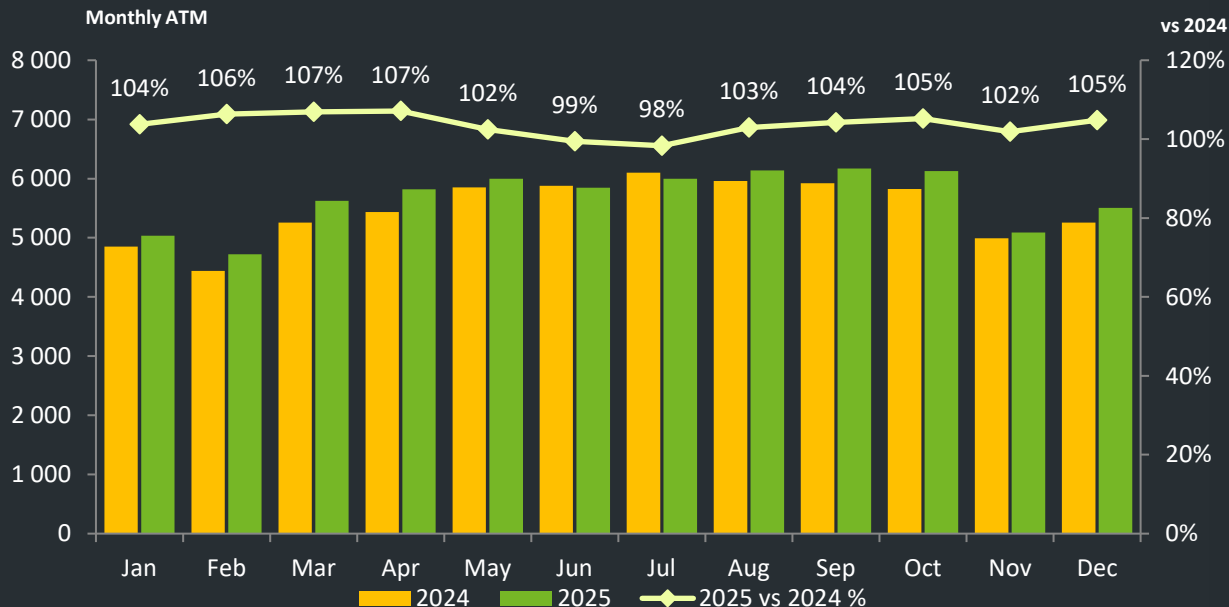

PAX 2025 vs 2024

PAX by Country and Arrival PAX

- 1 Germany
- 2 Italy
- 3 United Kingdom
- 4 Spain
- 5 Turkey
- 6 Austria
- 7 France
- 8 Netherlands
- 9 Israel
- 10 Bulgaria
- 11 Greece
- 12 Poland
- 13 Belgium
- 14 Cyprus
- 15 United Arab Emirates
- 16 Hungary
- 17 Malta
- 18 Denmark
- 19 Ireland
- 20 Egypt

Traffic development (ATM)

ATM 2025 vs 2024

ATM by Country

- 1 Germany
- 2 Italy
- 3 United Kingdom
- 4 Bulgaria
- 5 Spain
- 6 Turkey
- 7 Austria
- 8 France
- 9 Greece
- 10 Poland
- 11 Israel
- 12 Netherlands
- 13 Belgium
- 14 Serbia
- 15 Romania
- 16 United Arab Emirates
- 17 Cyprus
- 18 Switzerland
- 19 Hungary
- 20 Czech Republic