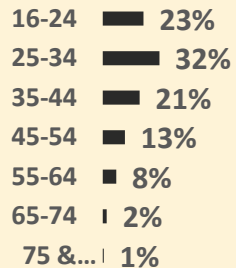

Traffic development (ATM)

ATM 2025 vs 2024

ATM by Country

- 1 Germany
- 2 Italy
- 3 United Kingdom
- 4 Bulgaria
- 5 Spain
- 6 Turkey
- 7 Austria
- 8 France
- 9 Greece
- 10 Poland
- 11 Israel
- 12 Netherlands
- 13 Belgium
- 14 Serbia
- 15 Romania
- 16 United Arab Emirates
- 17 Cyprus
- 18 Switzerland
- 19 Hungary
- 20 Czech Republic

Passenger Profile (Q4)

Gender

Age

Return Trips

(Past 12 Months)

Group Composition

Passenger Profile (Q4)

Traffic Type