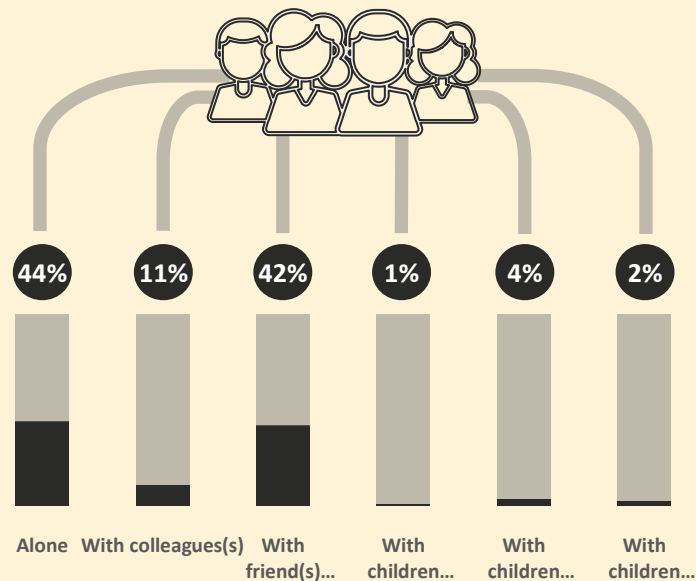

Passenger Profile (Q4)

Gender

Age

Return Trips

(Past 12 Months)

Group Composition

Passenger Profile (Q4)

Traffic Type