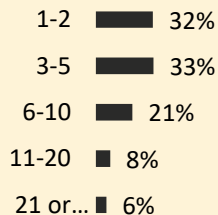

Traffic development (ATM)

ATM 2025 vs 2024

ATM by Country

- 1 Germany
- 2 Italy
- 3 United Kingdom
- 4 Bulgaria
- 5 Spain
- 6 Turkey
- 7 Austria
- 8 France
- 9 Greece
- 10 Poland
- 11 Israel
- 12 Netherlands
- 13 Belgium
- 14 Serbia
- 15 Romania
- 16 United Arab Emirates
- 17 Cyprus
- 18 Switzerland
- 19 Hungary
- 20 Czech Republic

Passenger Profile (Q4)

Gender

Age

Return Trips

(Past 12 Months)

Group Composition

Passenger Profile (Q4)

Traffic Type