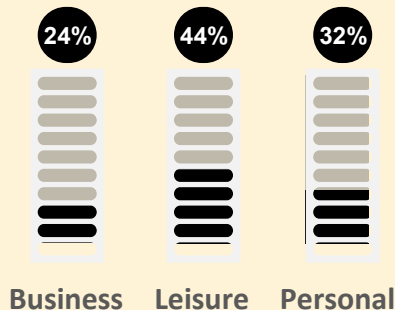

Main Reason for Travel